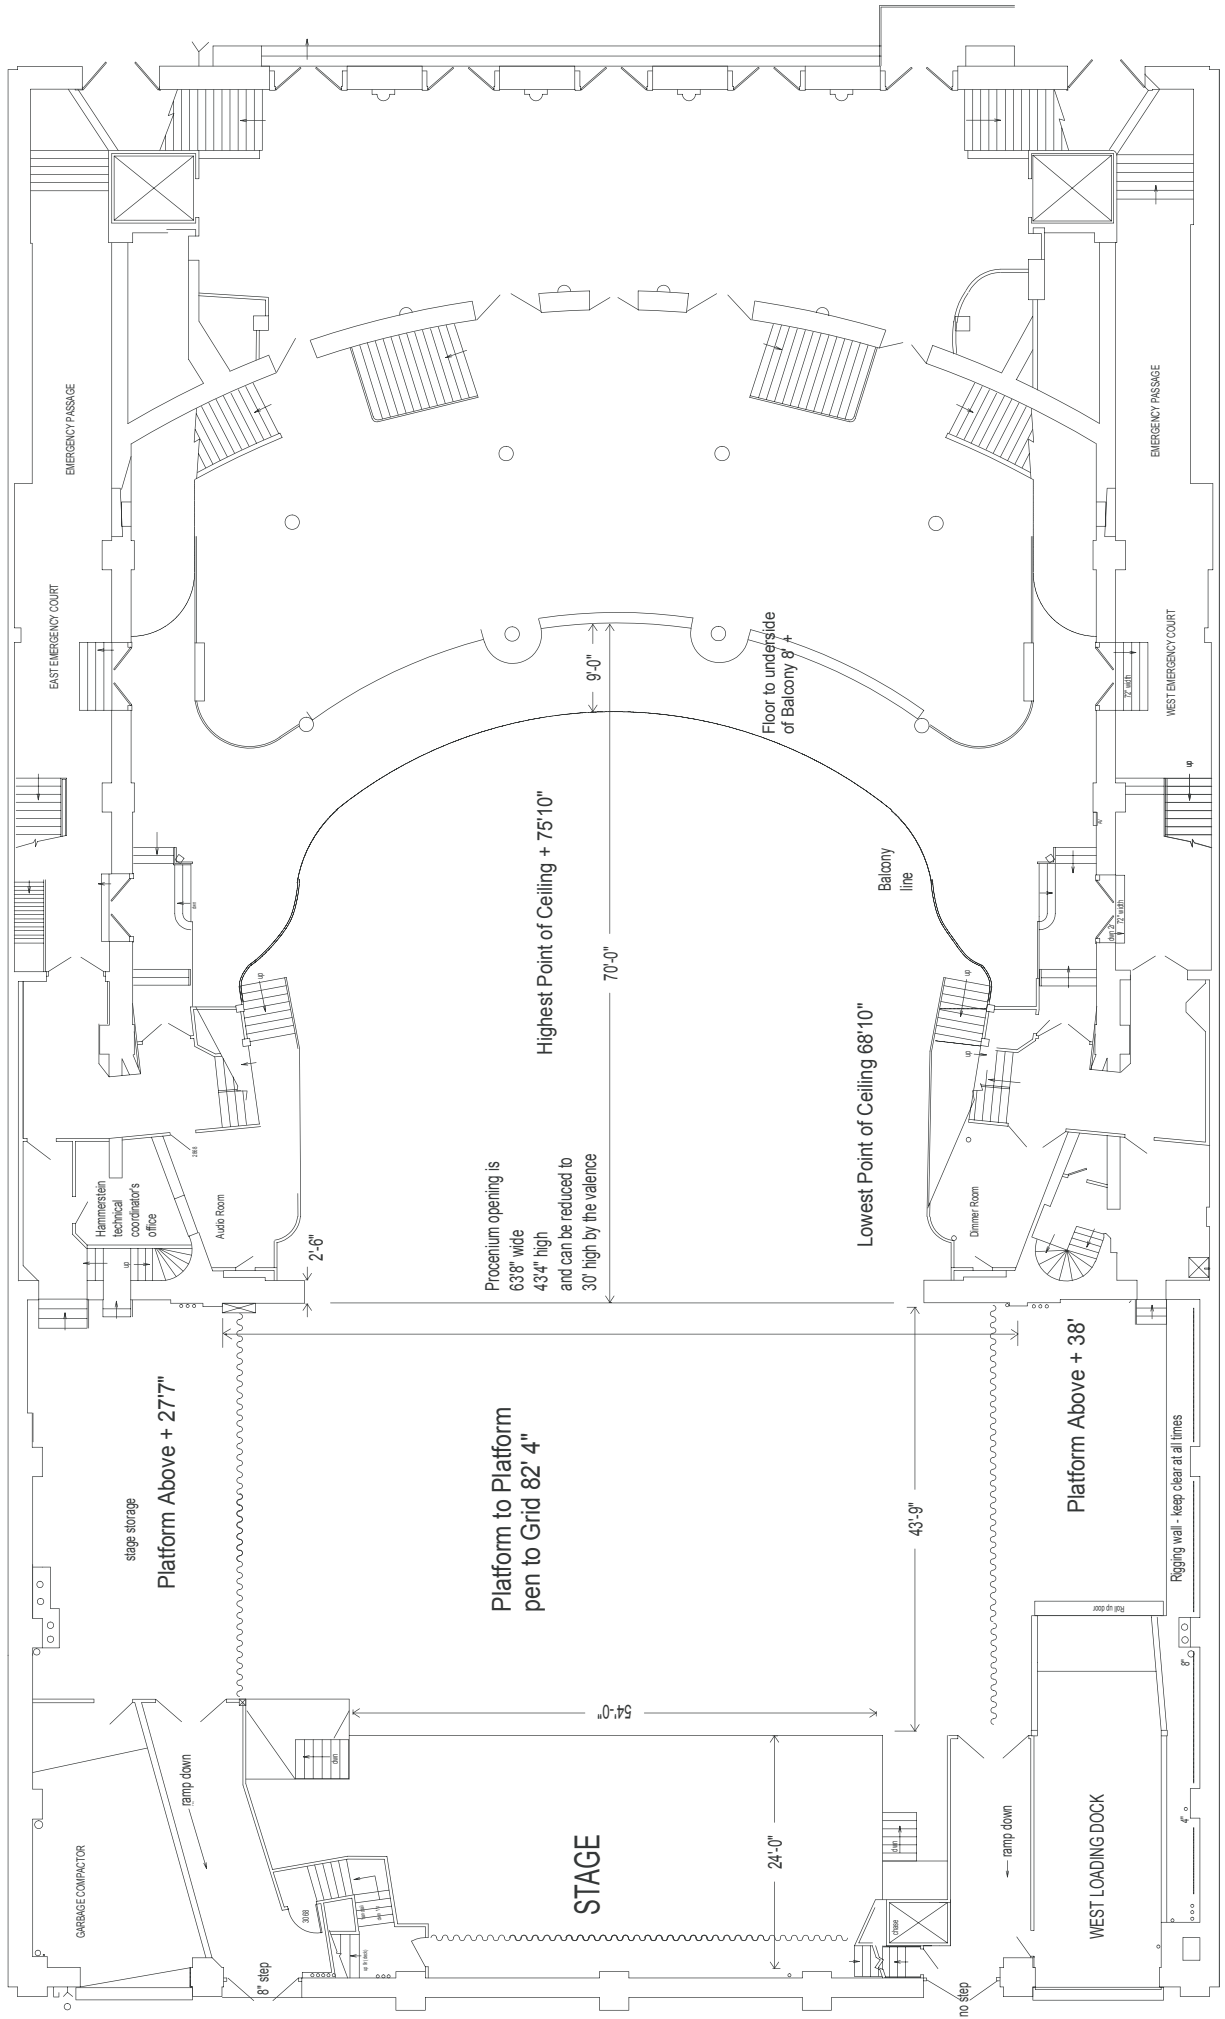

MANHATTAN CENTER
MEDIA • ENTERTAINMENT

311 West 34th Street, New York, New York 10001
Tel: 212.279.7740 / Fax: 212.564.1072
www.themannhattancenter.com

THE HAMMERSTAIN

Proscenium opening is
63'8" wide
43'4" high
and can be reduced to
30' high by the valence

Highest Point of Ceiling + 75'10"

Lowest Point of Ceiling 68'10"

Floor to underside
of Balcony 8'1" +

Platform Above + 27'7"

Platform to Platform
pen to Grid 82'4"

Platform Above + 38'1"

STAGE

WEST LOADING DOCK